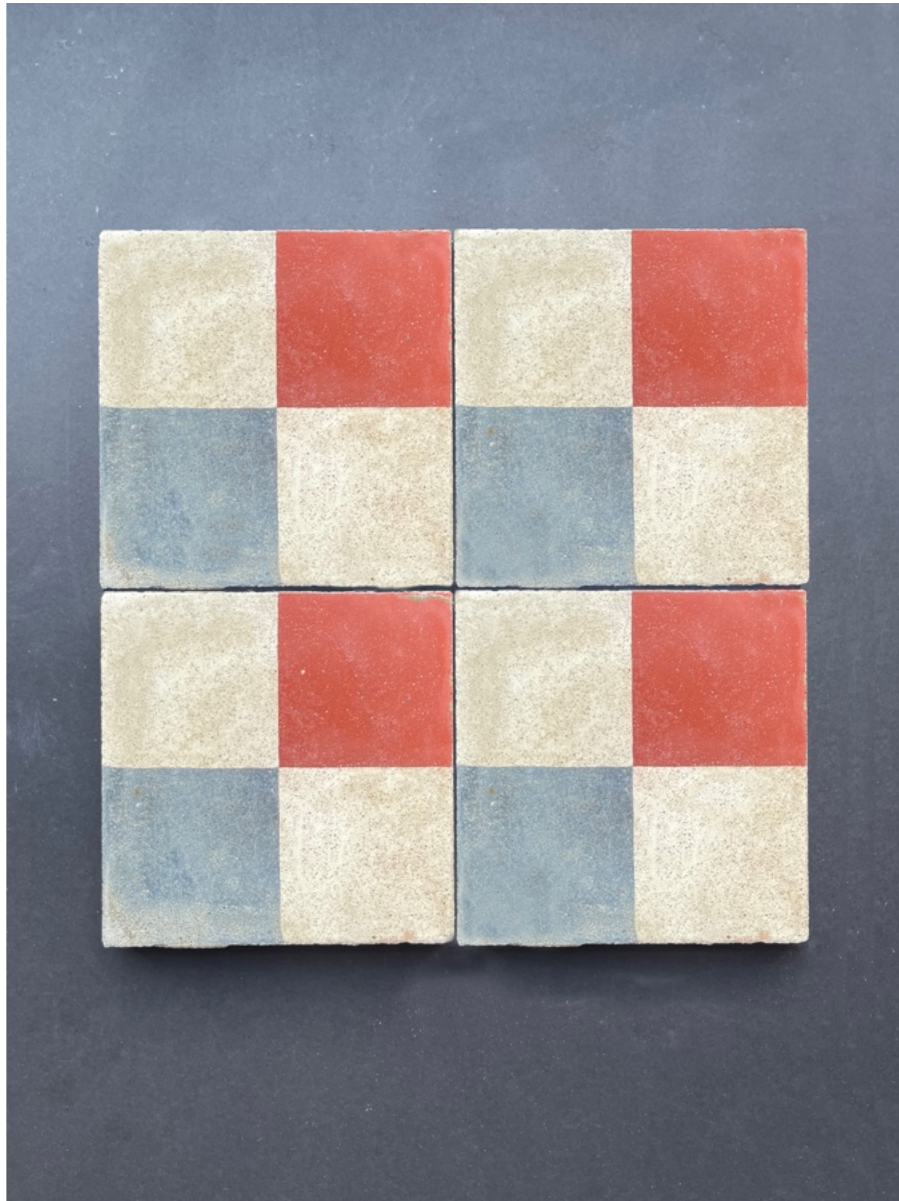

# ANTIQUITIES

CHECKER PRINT BLACK, RED, WHITE CONCRETE TILE

TI-0001

overall dims: 8" x 8" x 3/4"-1"THICK