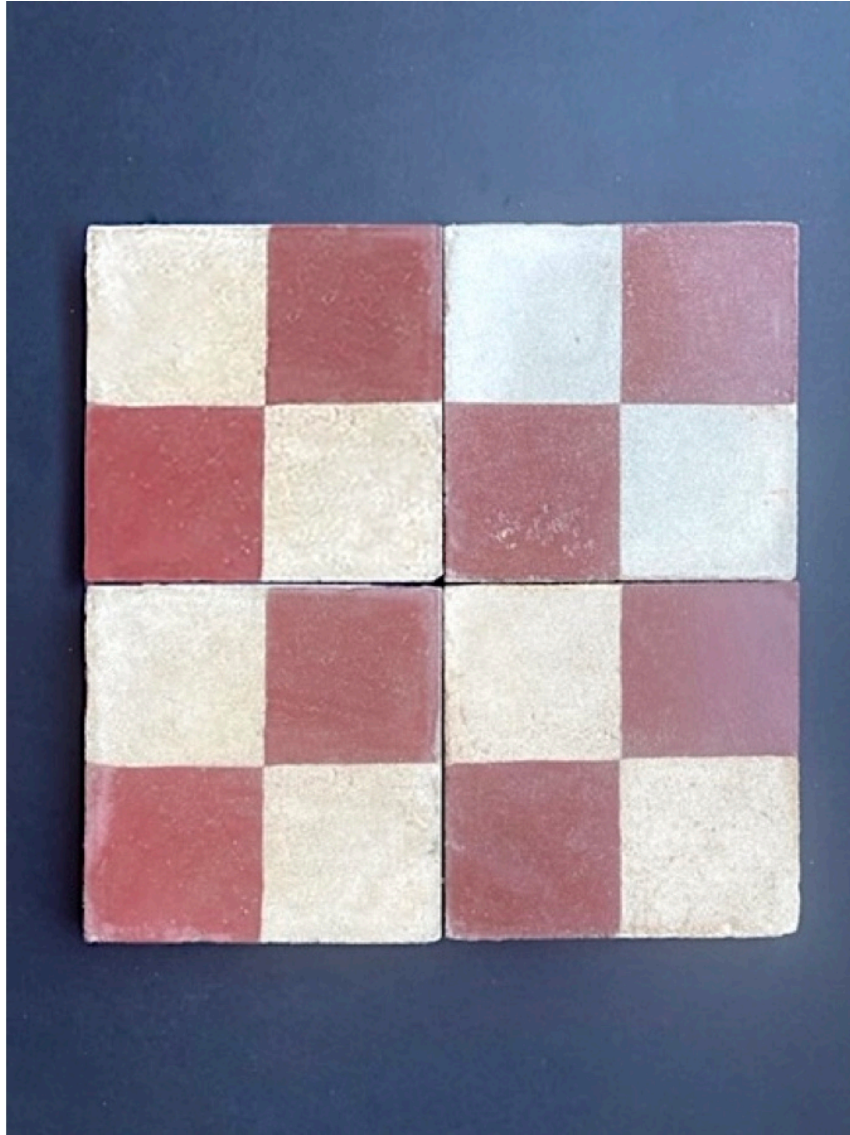

# ANTIQUITIES

CHECKER PRINT RED, WHITE CONCRETE TILE

TI-0002

overall dims: 8" x 8" x 3/4"-1"THICK