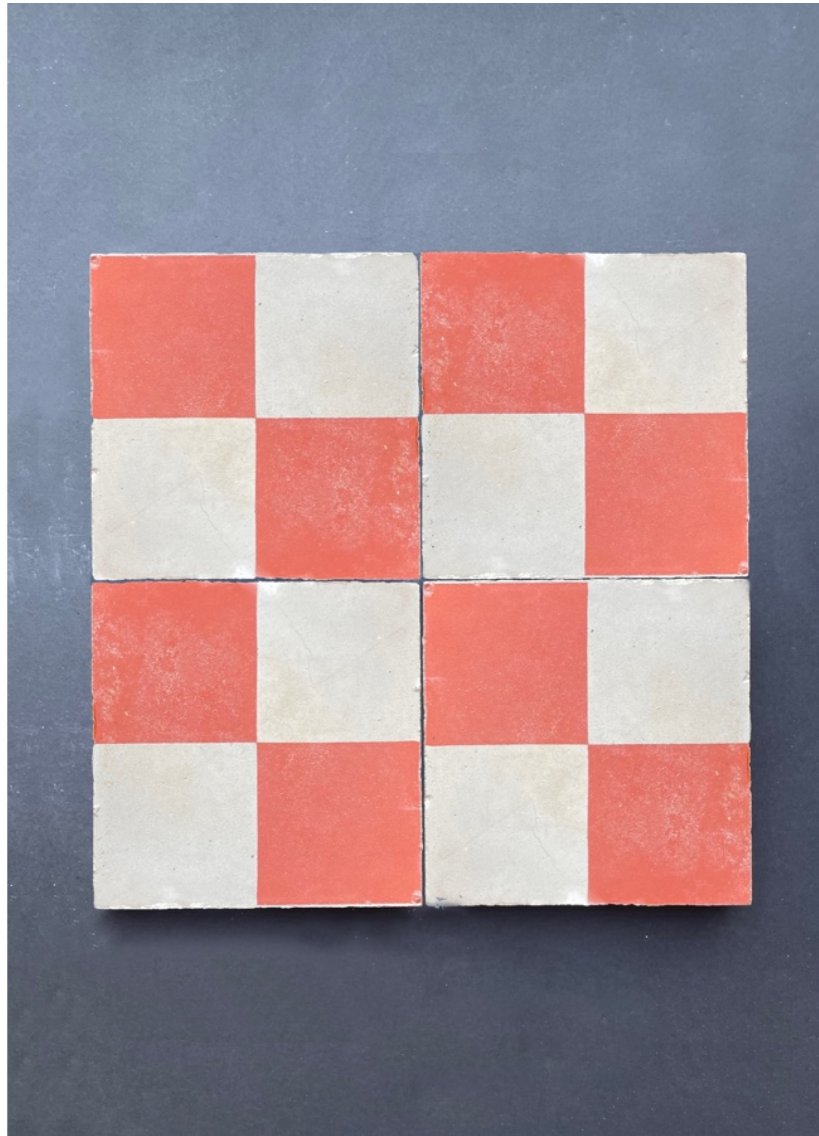

# ANTIQUITIES

CHECKER PRINT RED, WHITE CONCRETE TILE

TI-0002A

overall dims: 8" x 8" x 3/4"-1"THICK