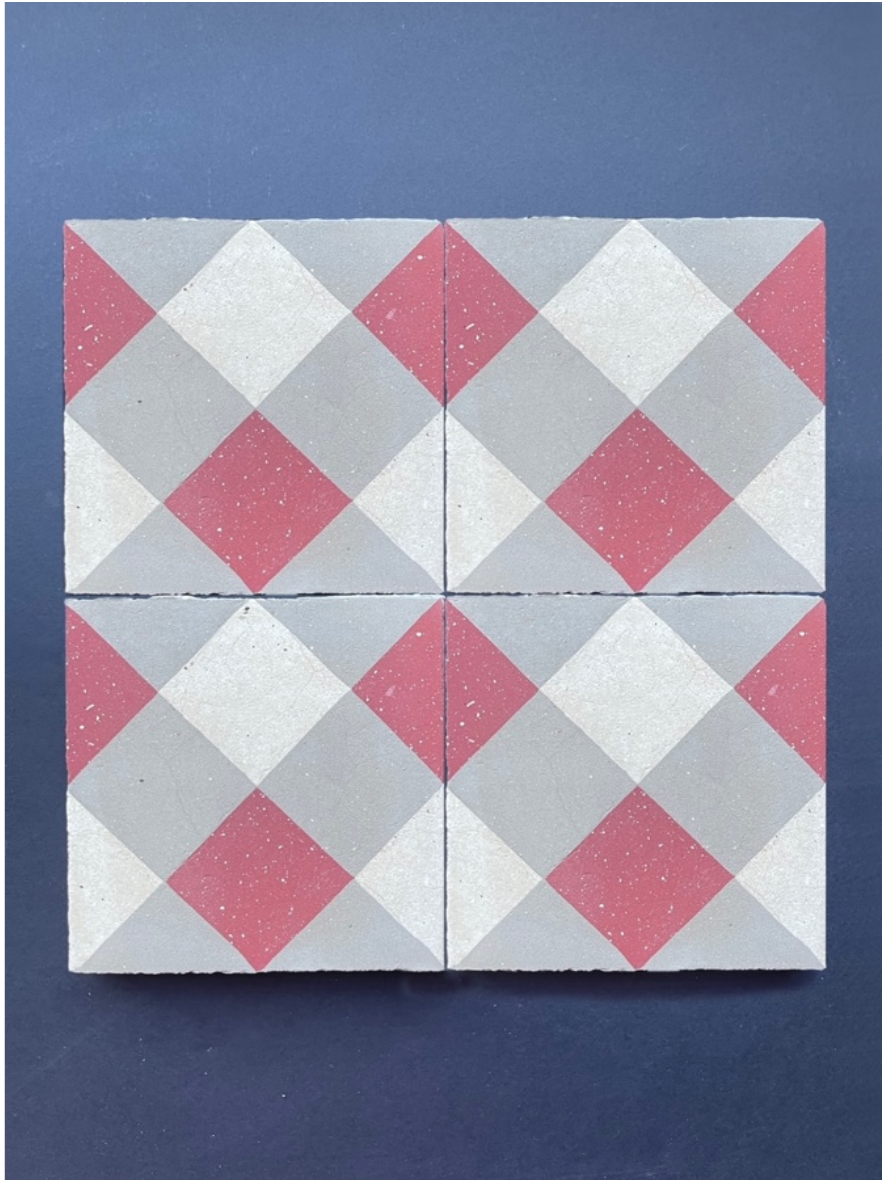

ANTIQUITIES

CONCRETE DECO TILE, RED/WHITE/GRAY PLAID

TI-0004

overall dims: 8" x 8" x 3/4"-1"THICK