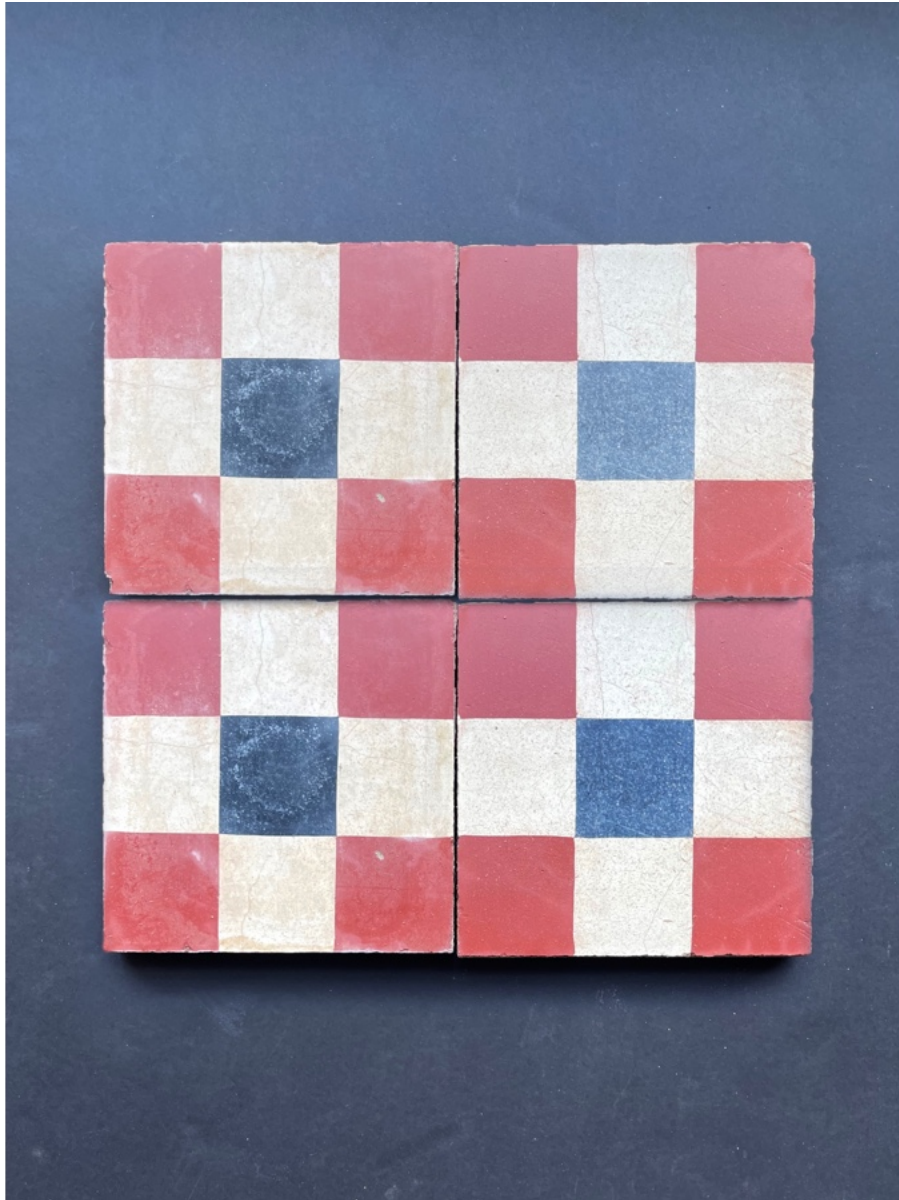

ANTIQUITIES

CONCRETE DECO TILE, RED/WHITE/GRAY

TI-0005

overall dims: 8" x 8" x 3/4" -1" THICK