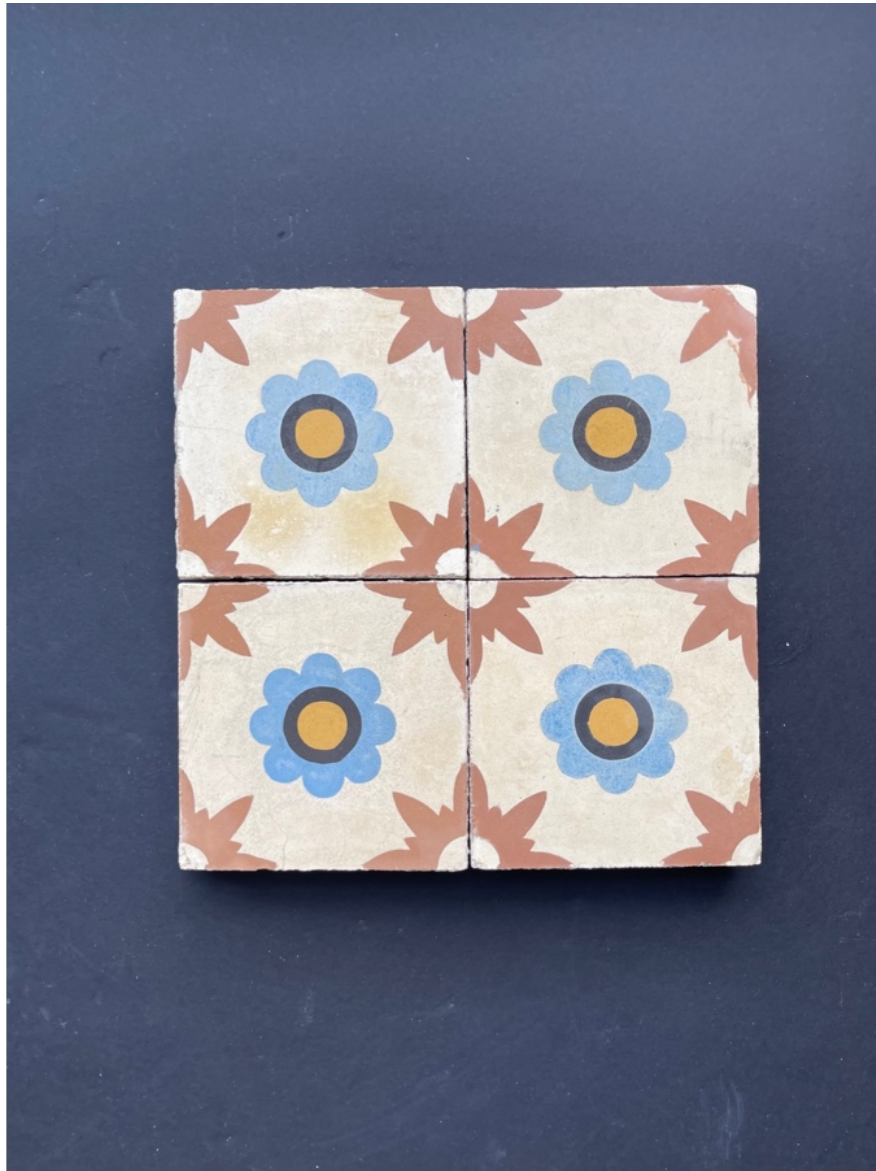

ANTIQUITIES

CONCRETE DECO TILE, FLOWER

TI-0028

overall dims: 5 1/2" X 5 1/2" X 1 1/4" THICK