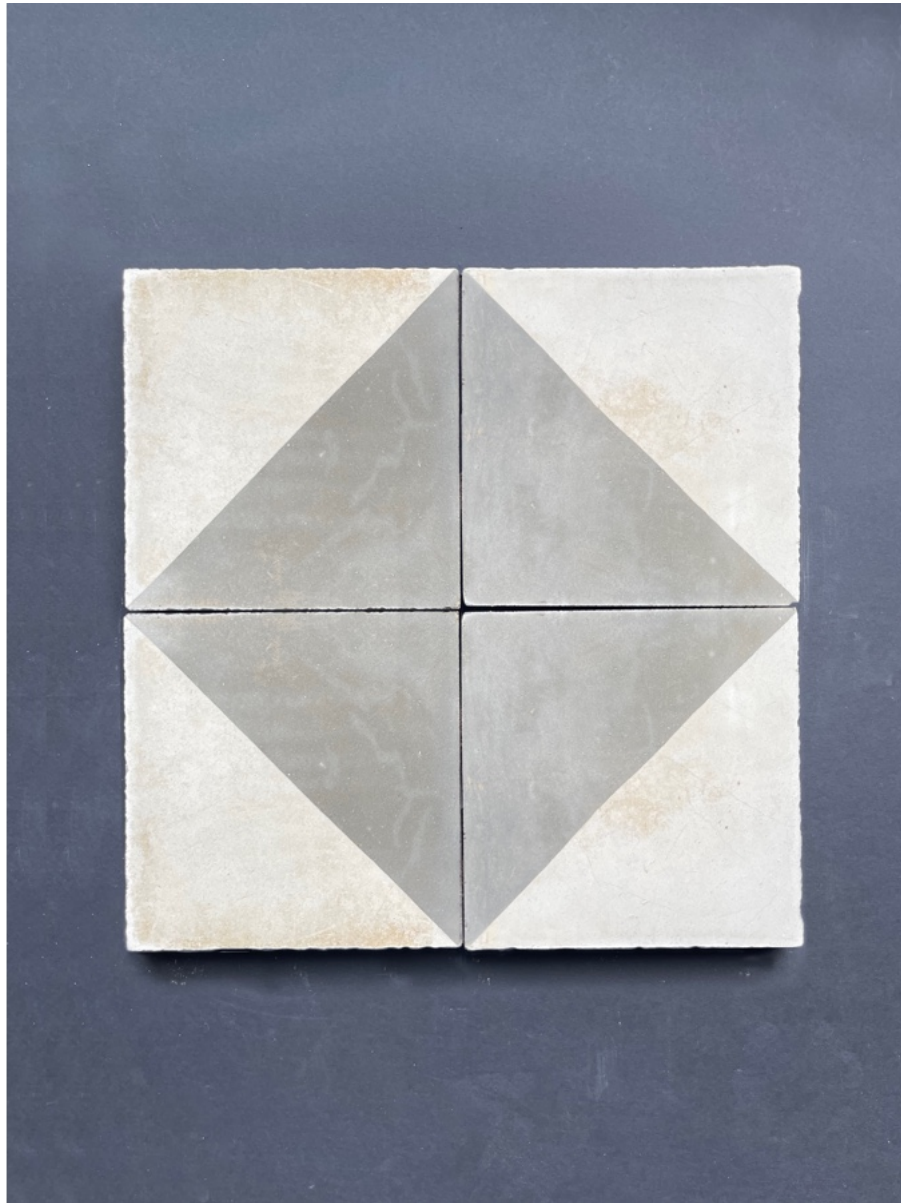

ANTIQUITIES

ANTIQUE SAGE & CREAM DECORATIVE CONCRETE TILES

TI-0045

overall dims: 8" x 8" x 3/4"-1"THICK