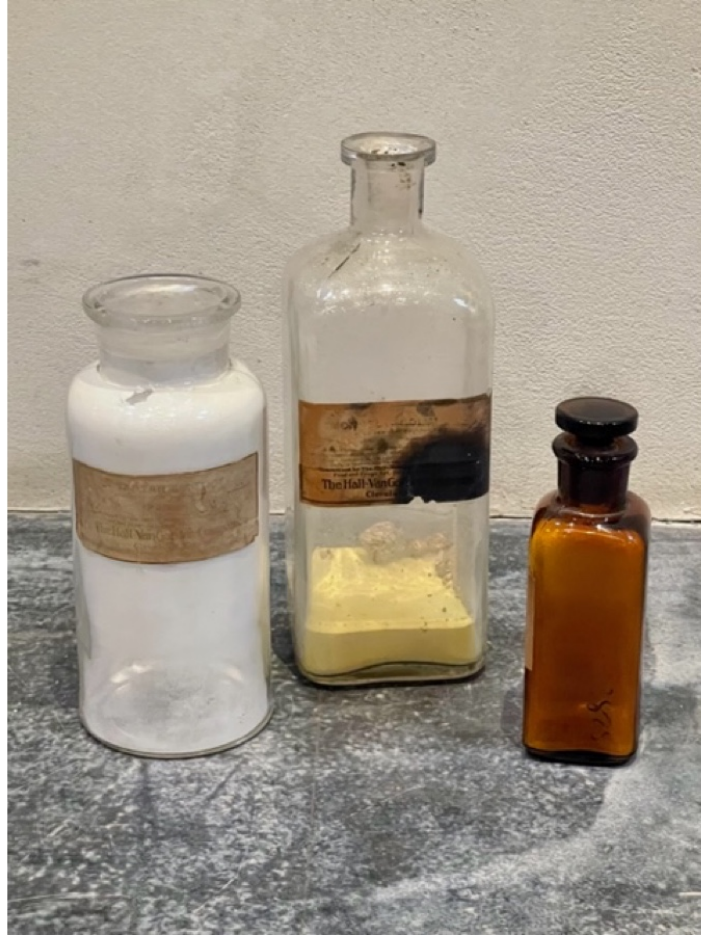

## APOTHECARY BOTTLES

AC-0249

overall dims: varies