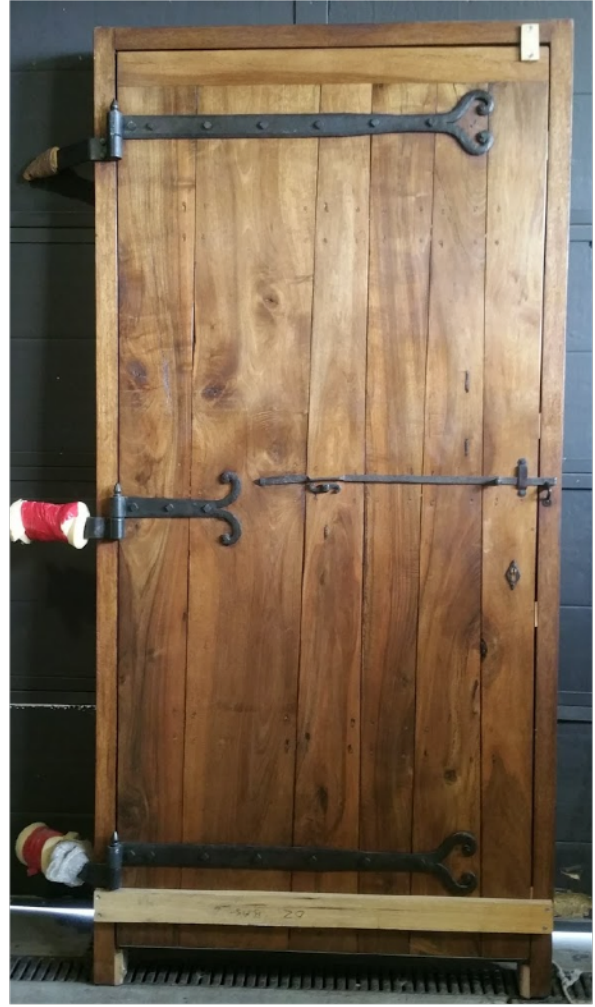

# ANTIQUITIES

FRONT VIEW

BACK VIEW

RE-EDITION RENAISSANCE DOOR W/ FRAME (INT/EXT)

DR-0016

overall dims: 86"H x 44"W x 4"Thick

7401 E. REDFIELD RD. SCOTTSDALE AZ 85260  
WWW.ANTIQUITIESIMPORTS.COM