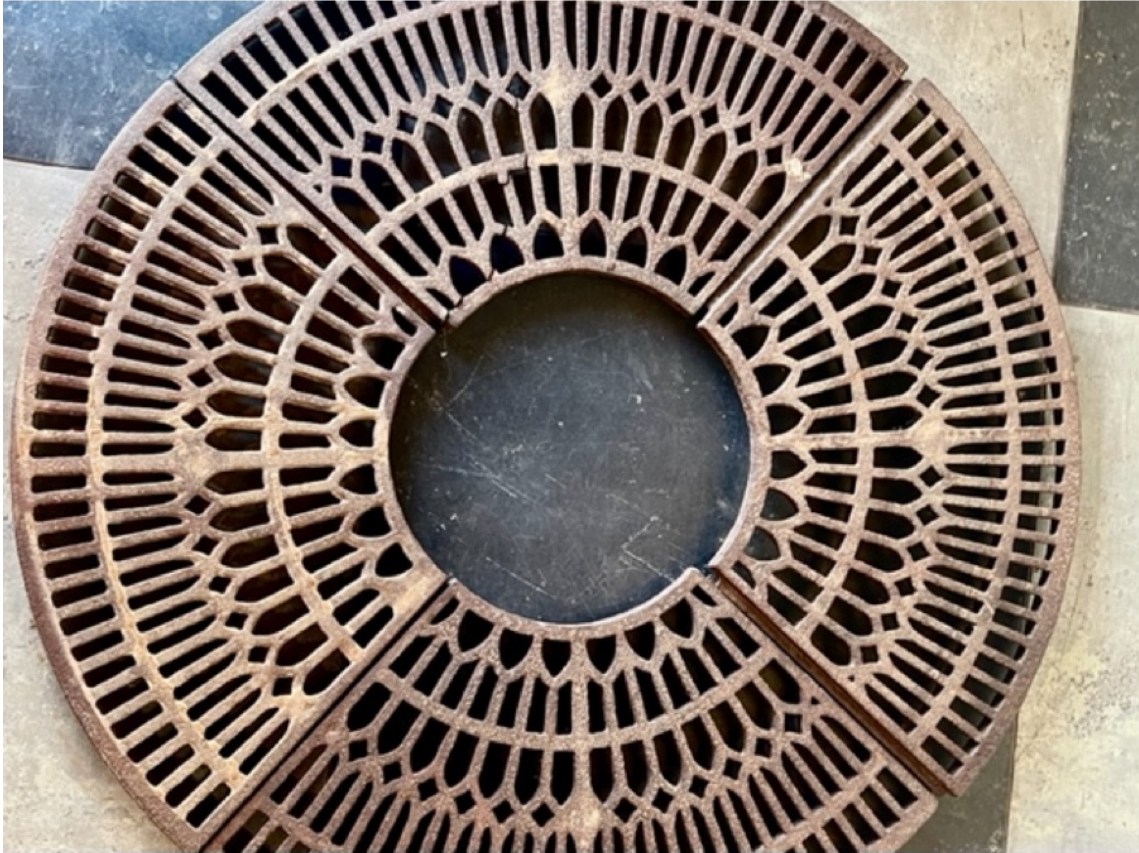

ANTIQUITIES

SET OF ANTIQUE IRON TREE GRATES, C. 1900

GE-0067

overall dims: 50" DIA

7401 E. REDFIELD RD. SCOTTSDALE AZ 85260

WWW.ANTIQUITIESIMPORTS.COM