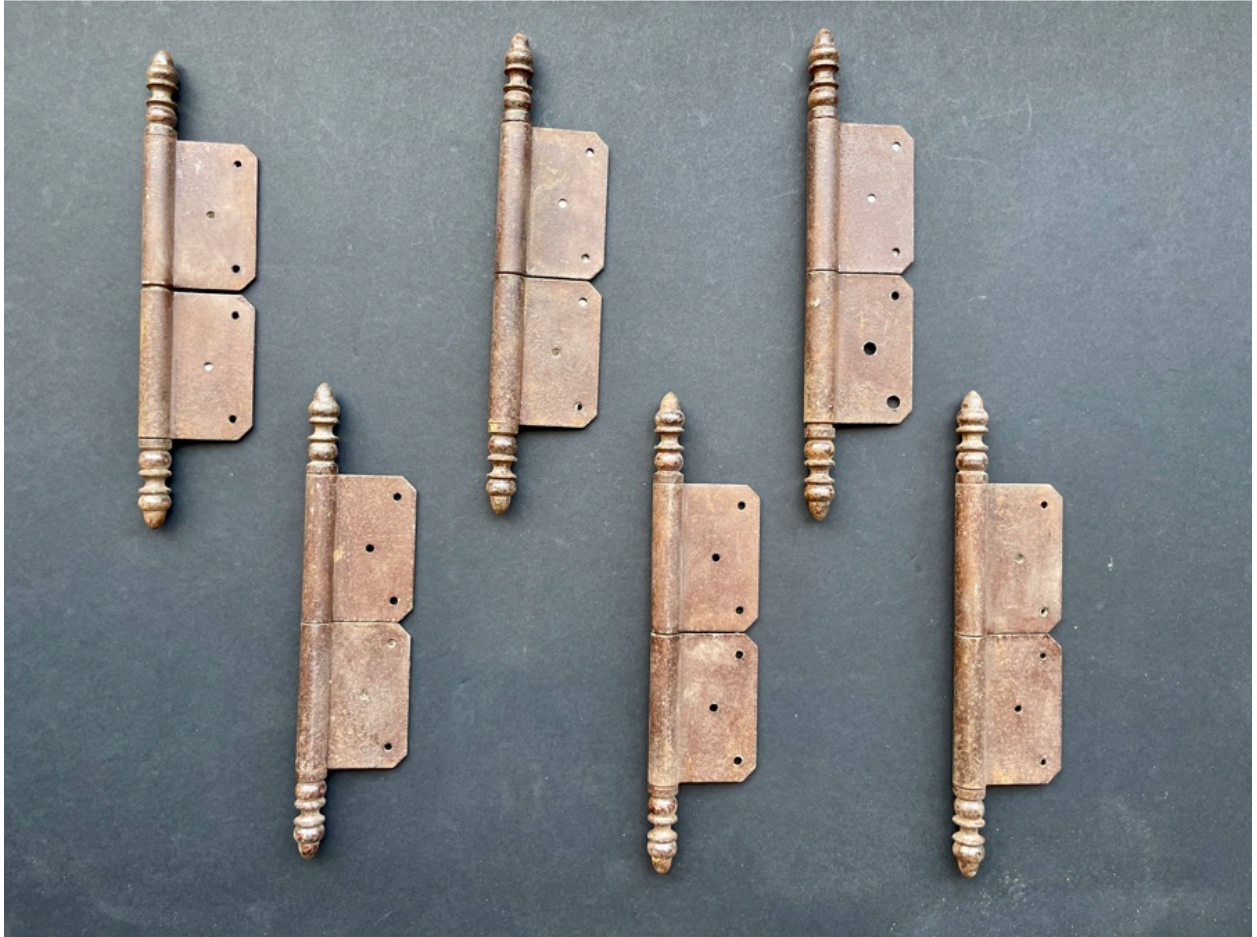

ANTIQUITIES

ANTIQUE LIFT OFF HINGES

HW-1221-A

overall dims: 9"L

7401 E. REDFIELD RD. SCOTTSDALE AZ 85260

WWW.ANTIQUITIESIMPORTS.COM