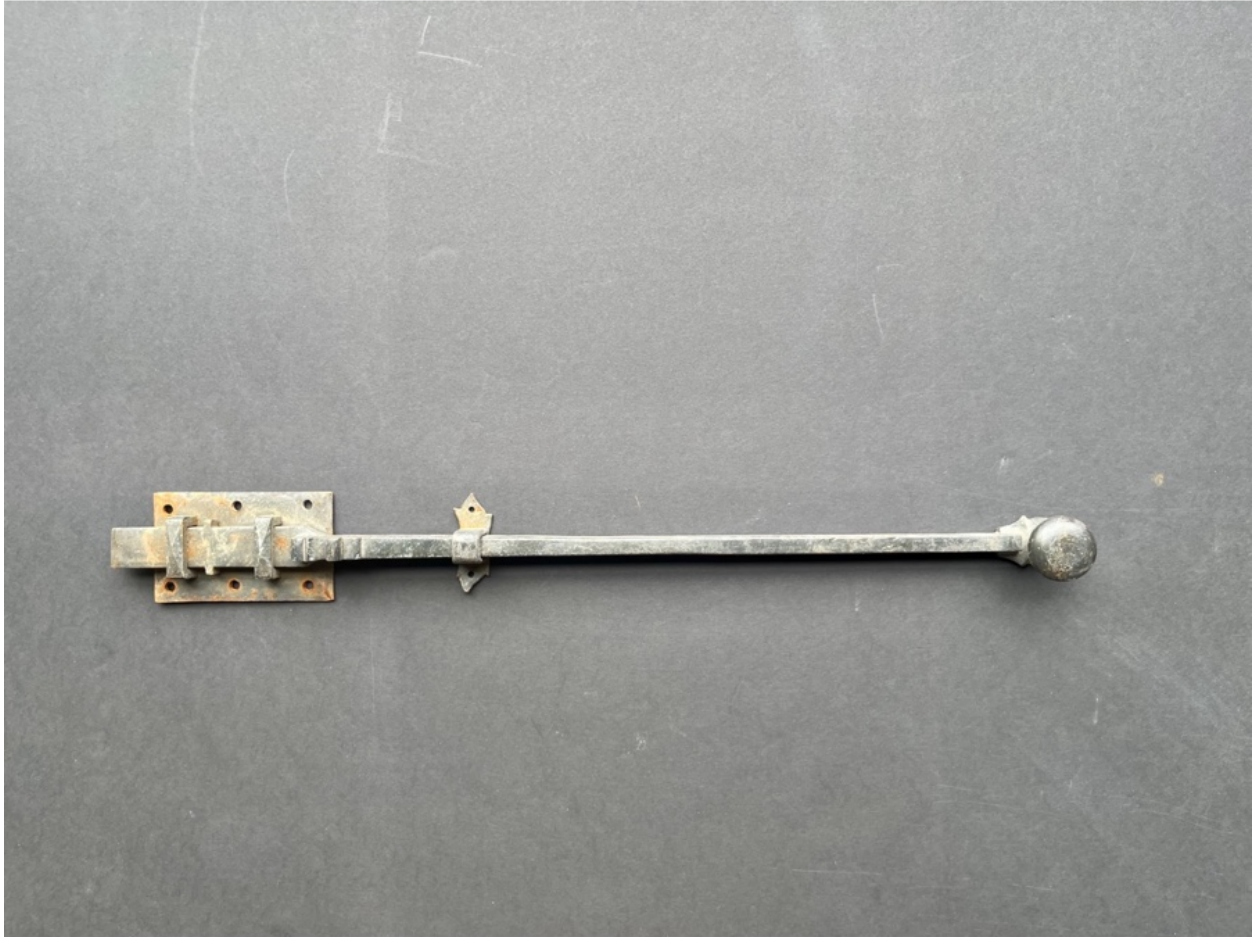

ANTIQUITIES

ANTIQUÉ SLIDE LATCH

HW-1314

overall dims: 22" L x 2 1/2" W

7401 E. REDFIELD RD. SCOTTSDALE AZ 85260
WWW.ANTIQUITIESIMPORTS.COM