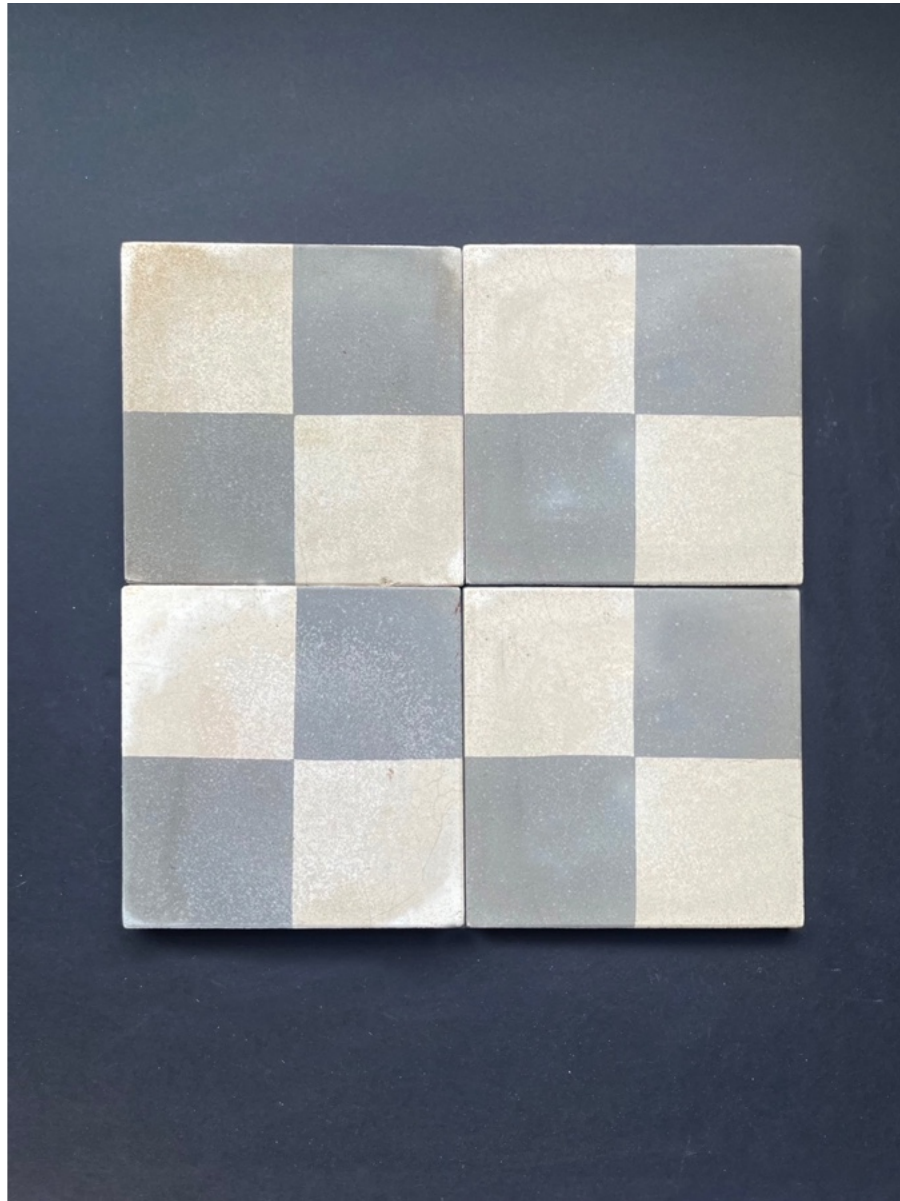

ANTIQUITIES

CHECKER PRINT GREY, WHITE CONCRETE TILE

TI-0003

overall dims: 8" x 8" x 3/4"-1"THICK