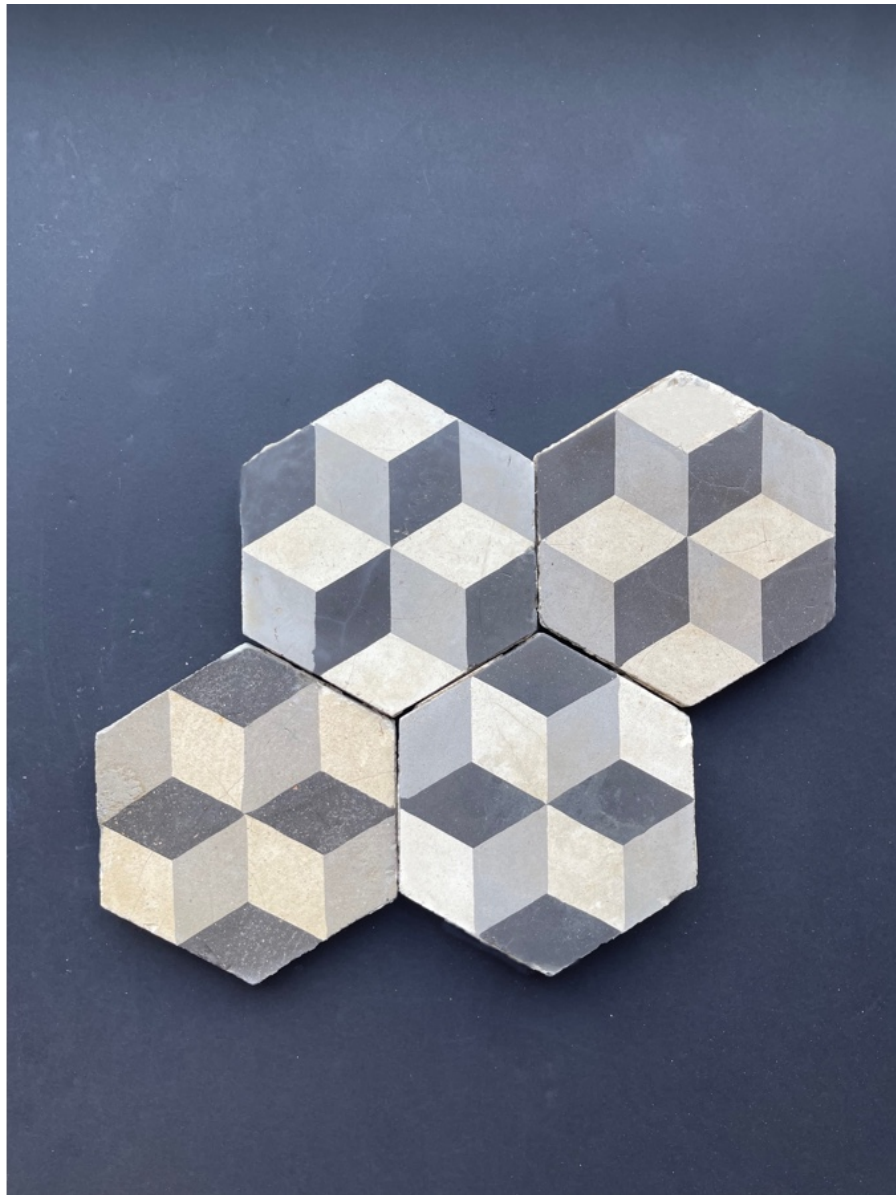

ANTIQUITIES

CONCRETE HEXAGON DECO TILE, BLACK/WHITE/GRAY
RHOMBOID PATTERN

TI-0026

overall dims: 8" x 8" x 3/4"-1"THICK