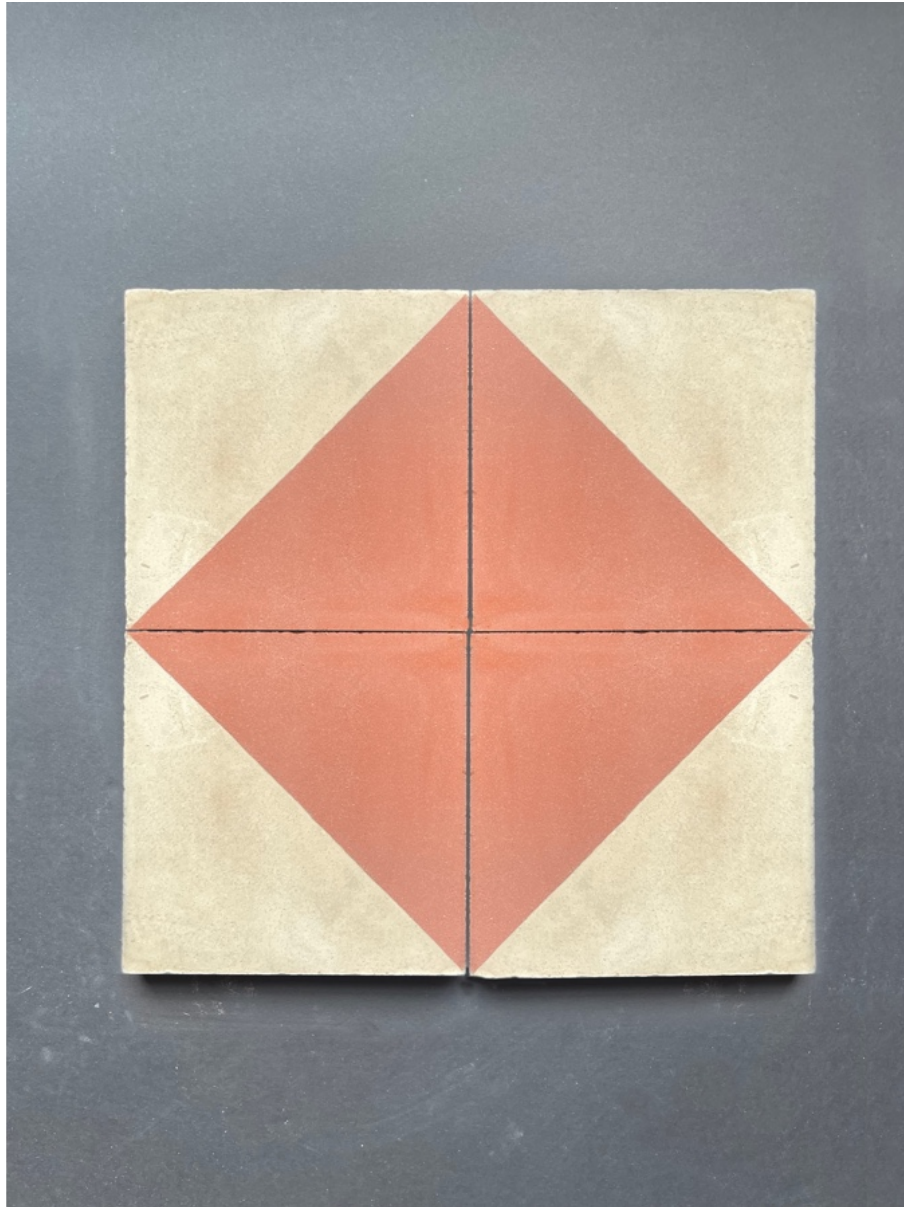

ANTIQUITIES

ANTIQUE RED & CREAM DECORATIVE CONCRETE TILES

TI-0043

overall dims: 8" x 8" x 3/4"-1"THICK