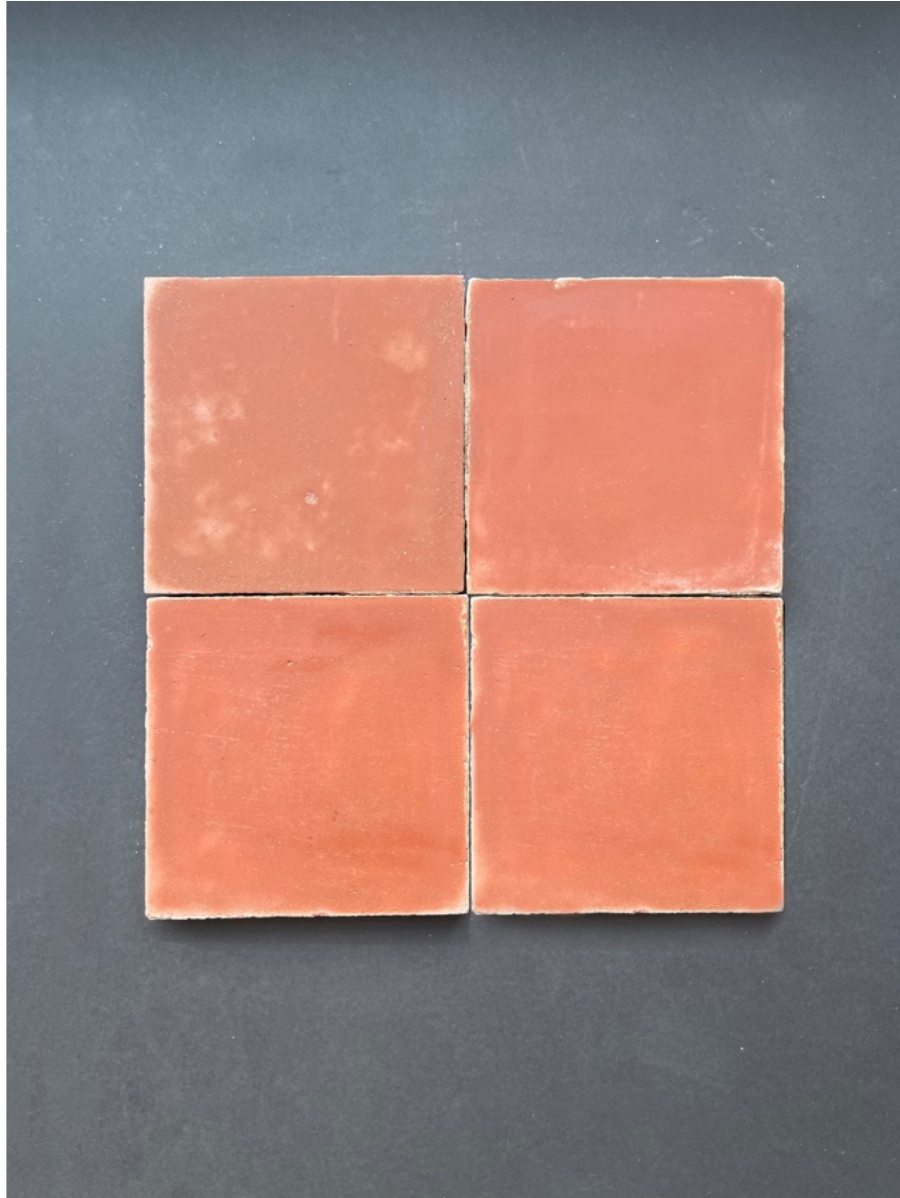

ANTIQUITIES

DECORATIVE RED CONCRETE TILES

TI-0046

overall dims: 8" x 8" x 3/4"-1"THICK